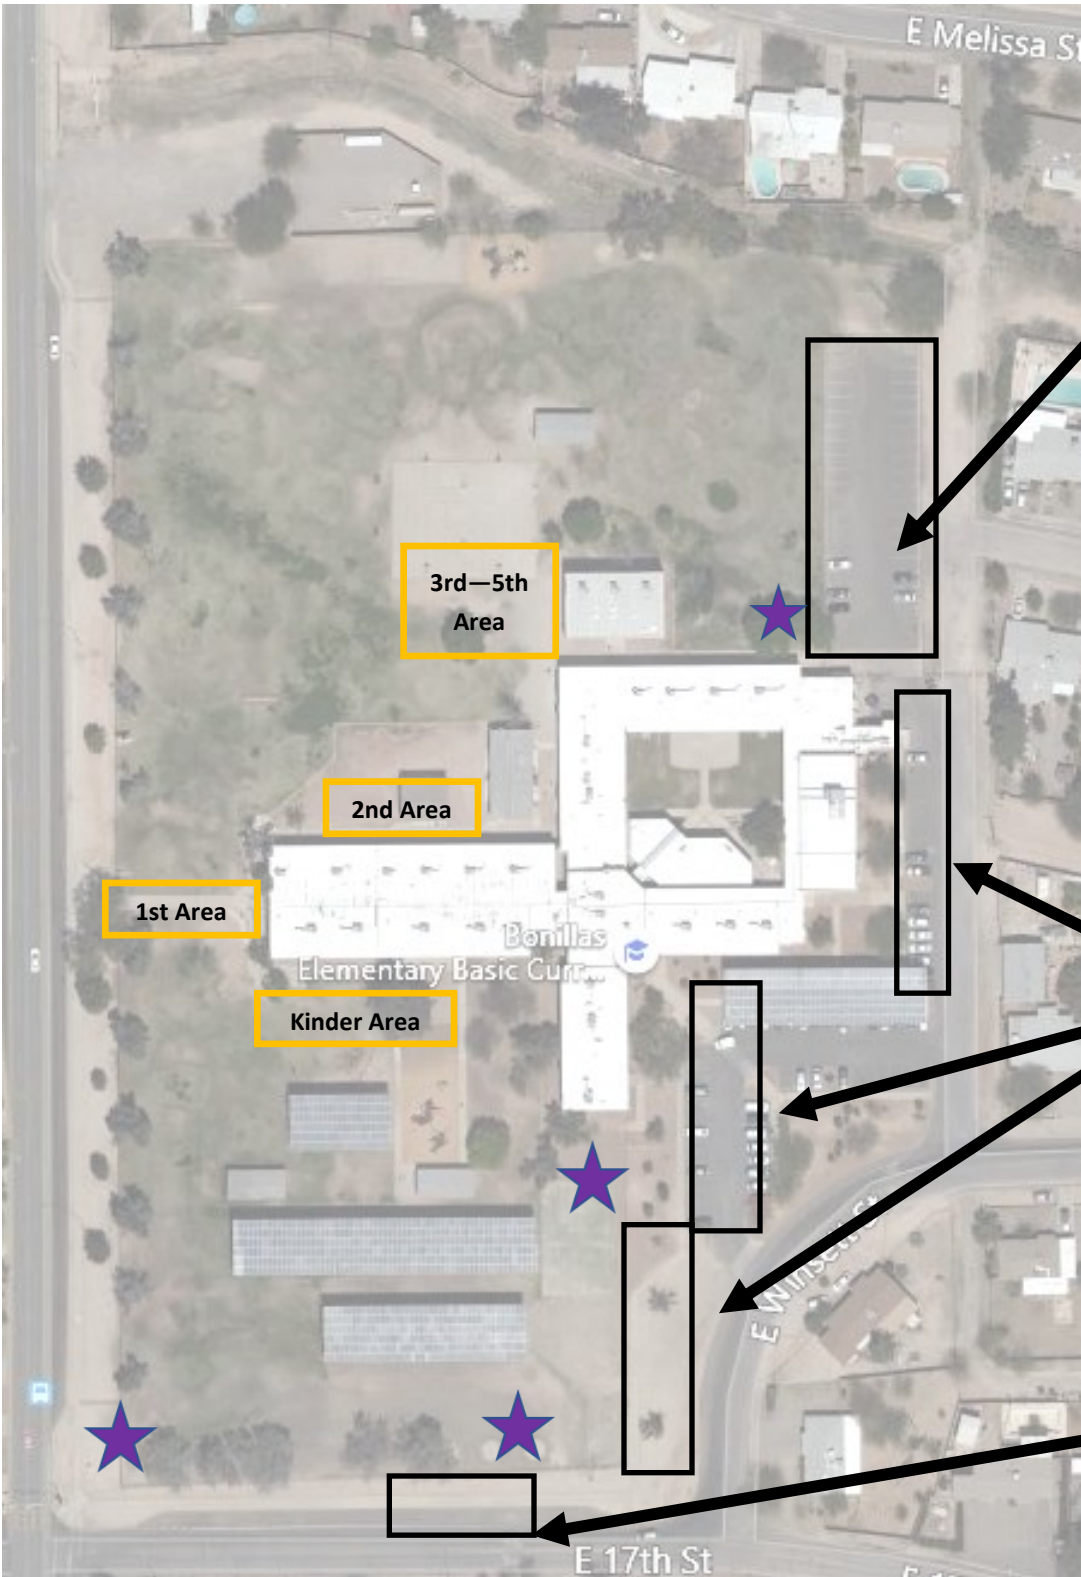

Bonillas

Drop-Off and Pick-Up Areas

Thank you for keeping our students safe!

★ Access Points to campus.

When utilizing these areas, parents must pull in and park. Unfortunately, this is not a turn around and "pull up" lot.

Main parking lot for parents and staff.

AM Drop Off Only.
No Parking allowed.

New: PM is reserved for Day Care Vans Only.