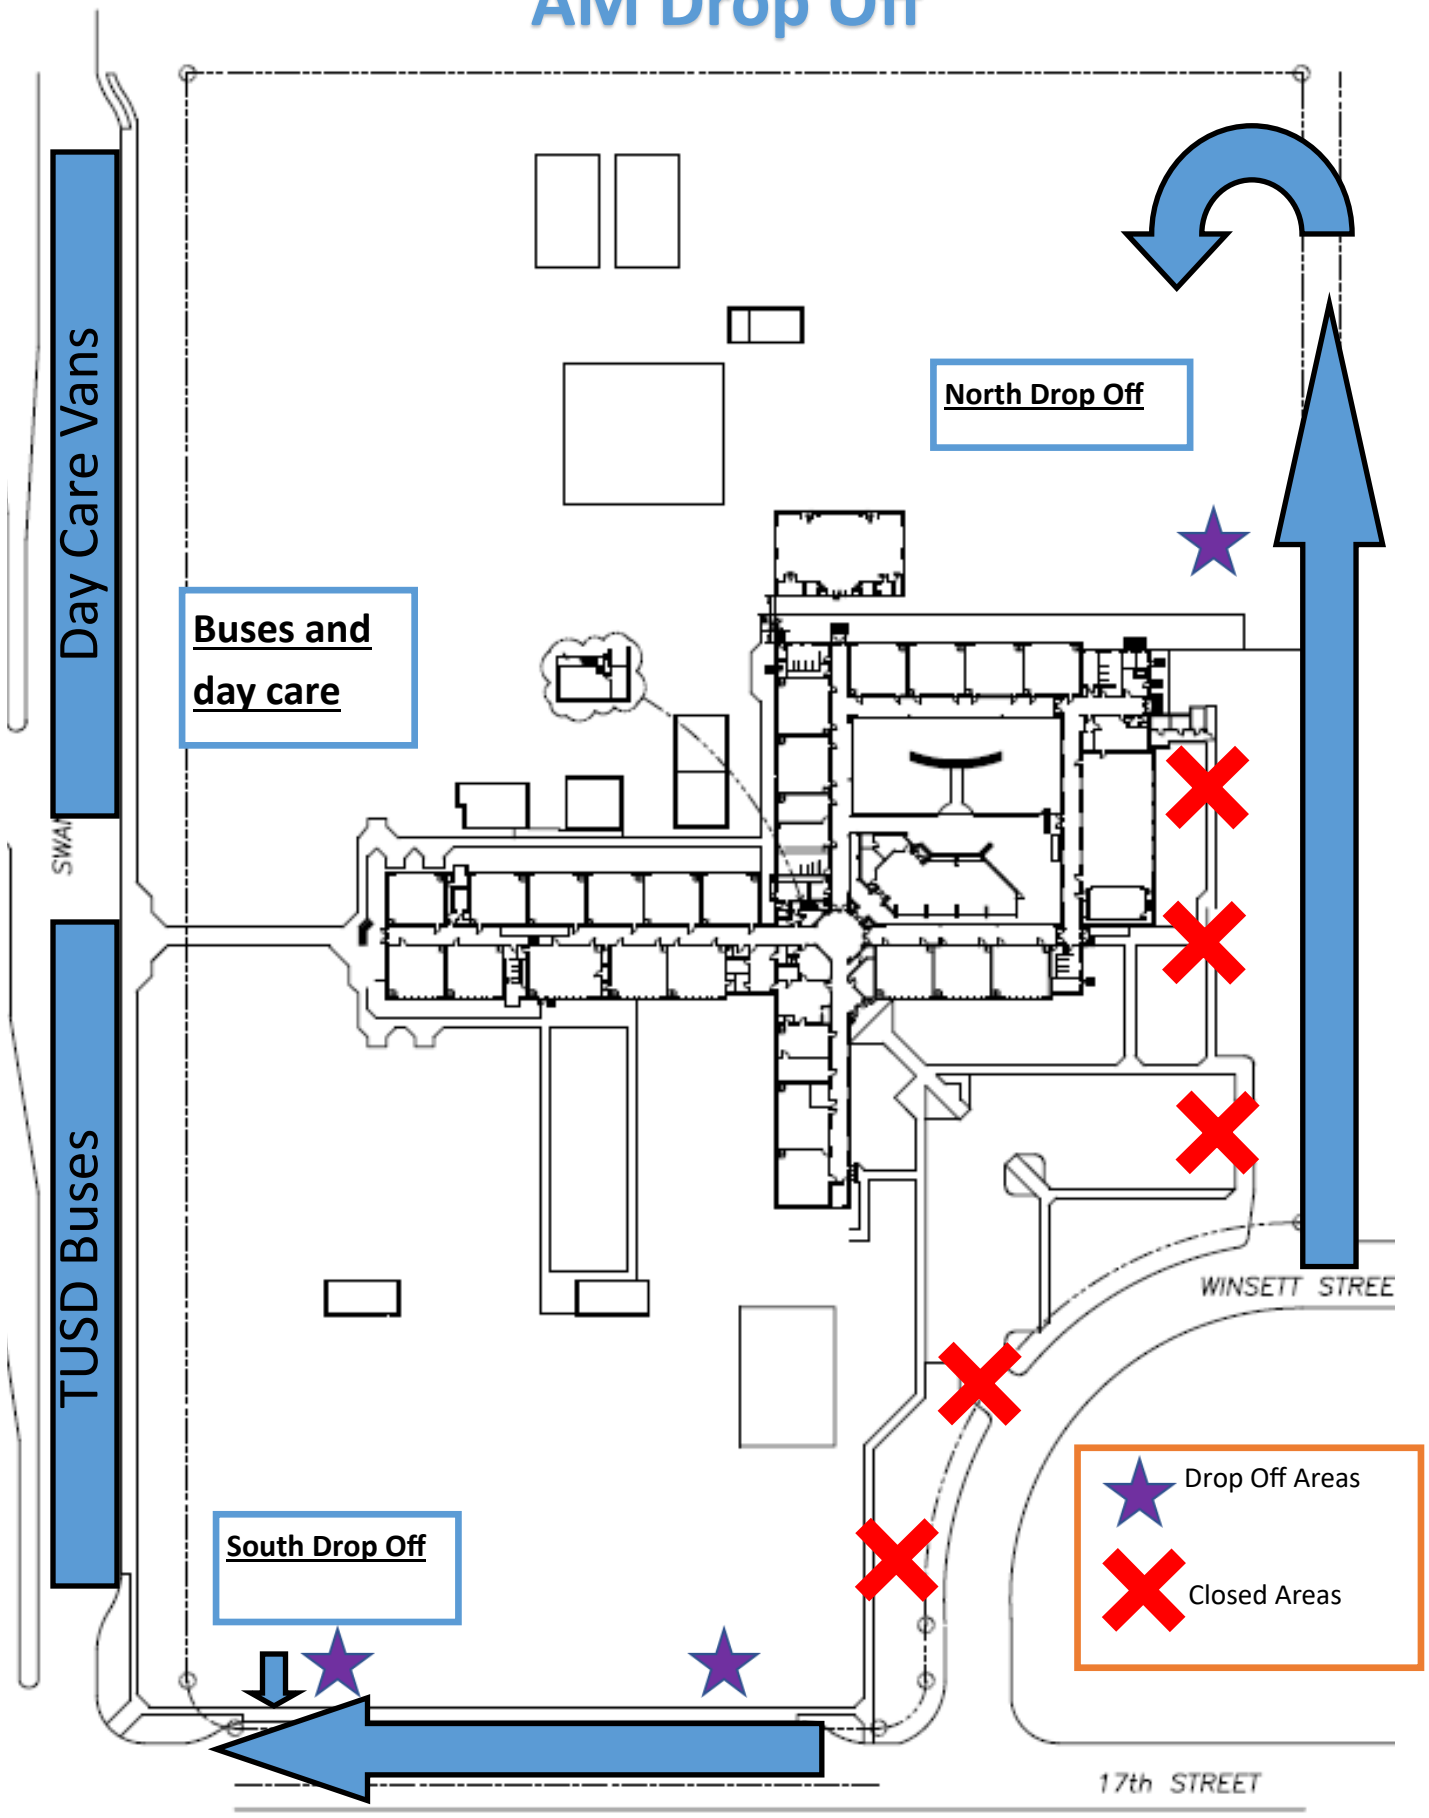

# AM Drop Off

Day Care Vans

TUSD Buses

Buses and day care

North Drop Off

South Drop Off

★ Drop Off Areas  
✗ Closed Areas

WINSETT STREET

17th STREET