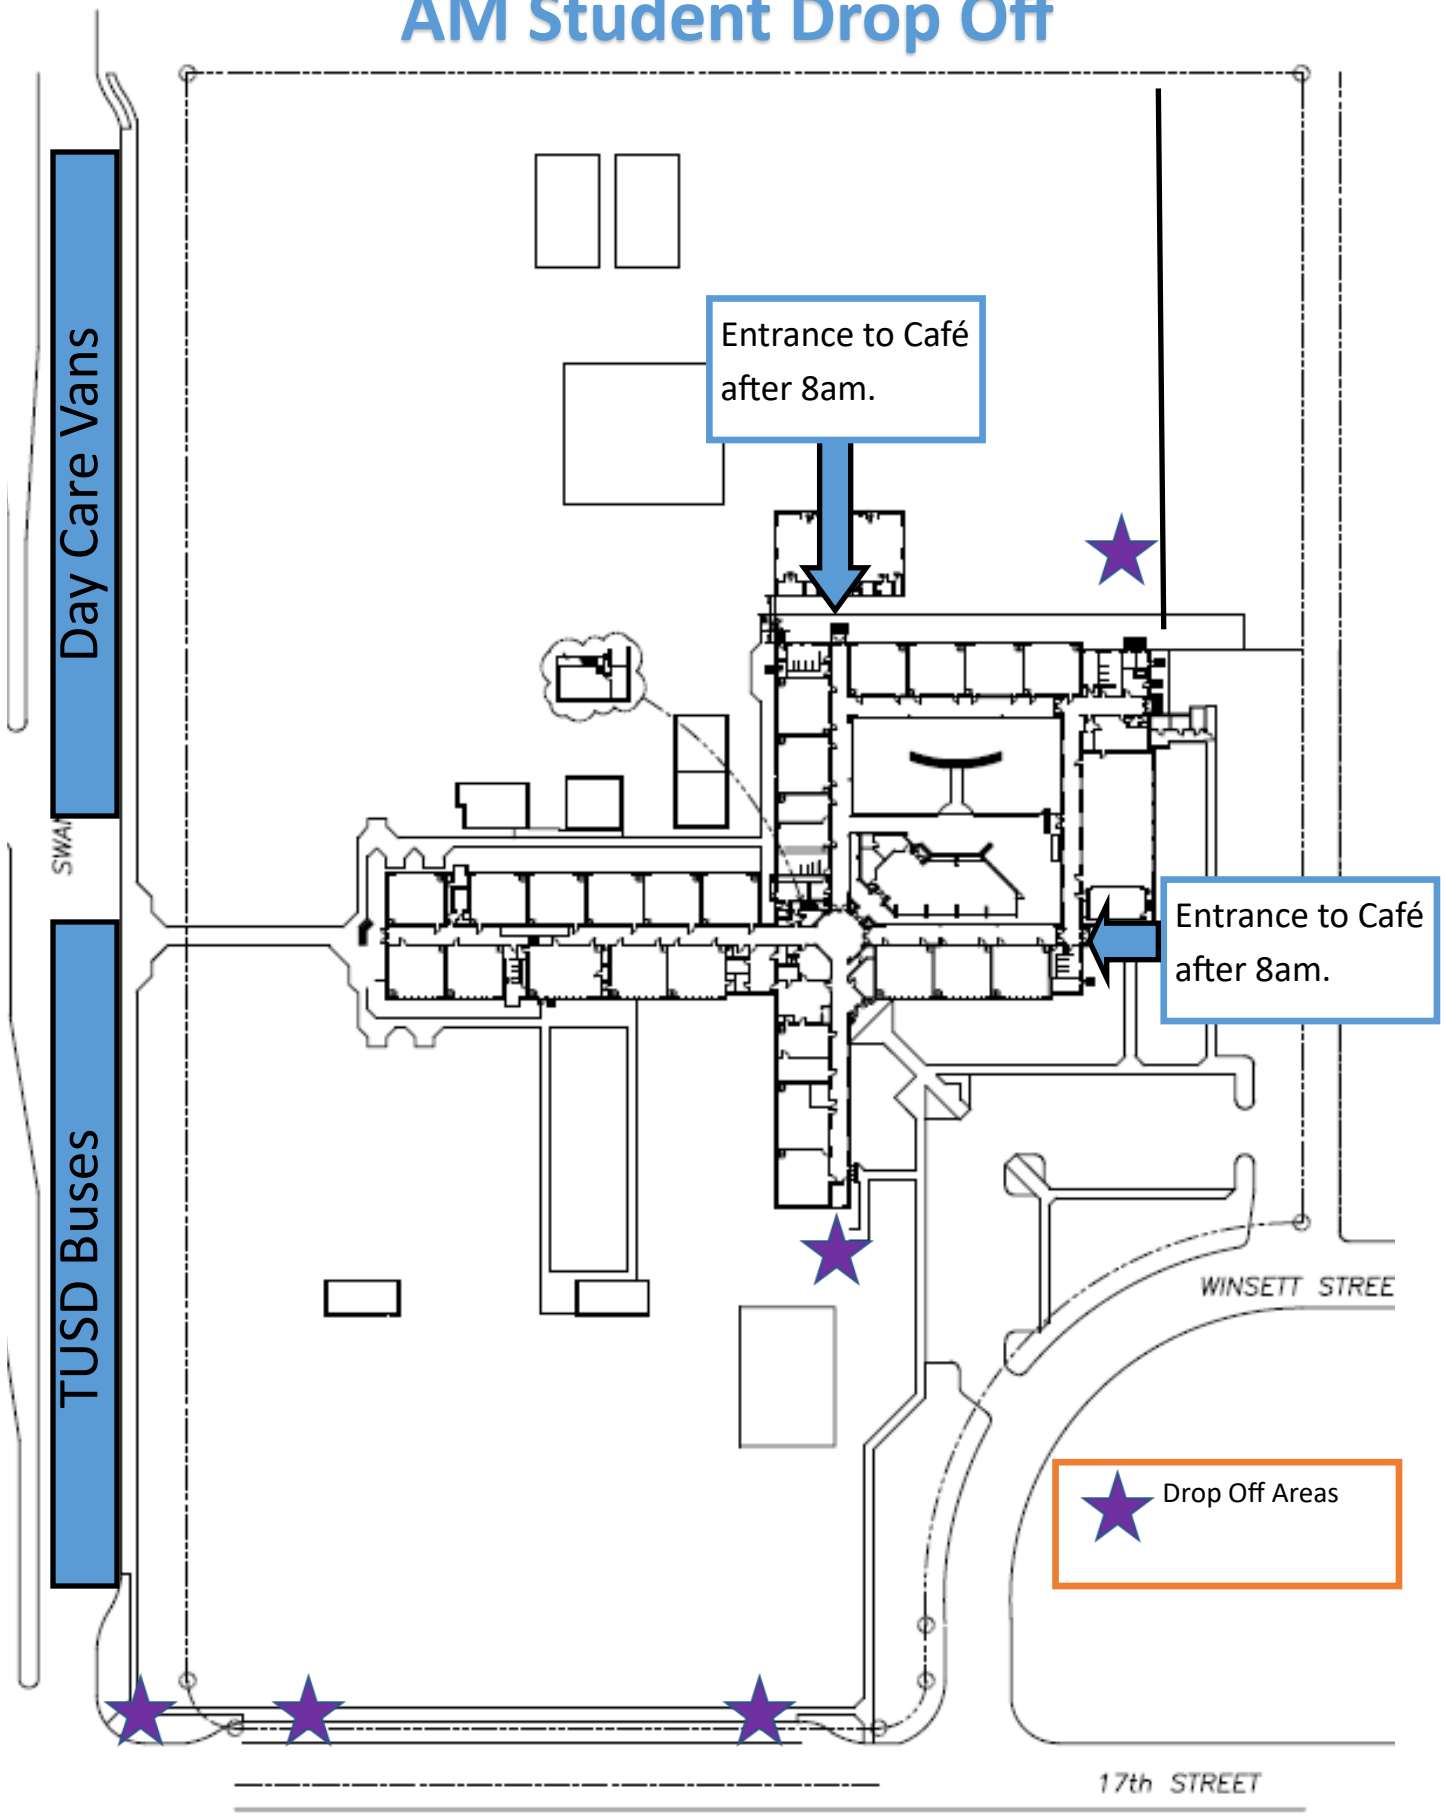

AM Student Drop Off

Day Care Vans

TUSD Buses

SWA

Entrance to Café after 8am.

Entrance to Café after 8am.

Drop Off Areas

WINSETT STREET

17th STREET