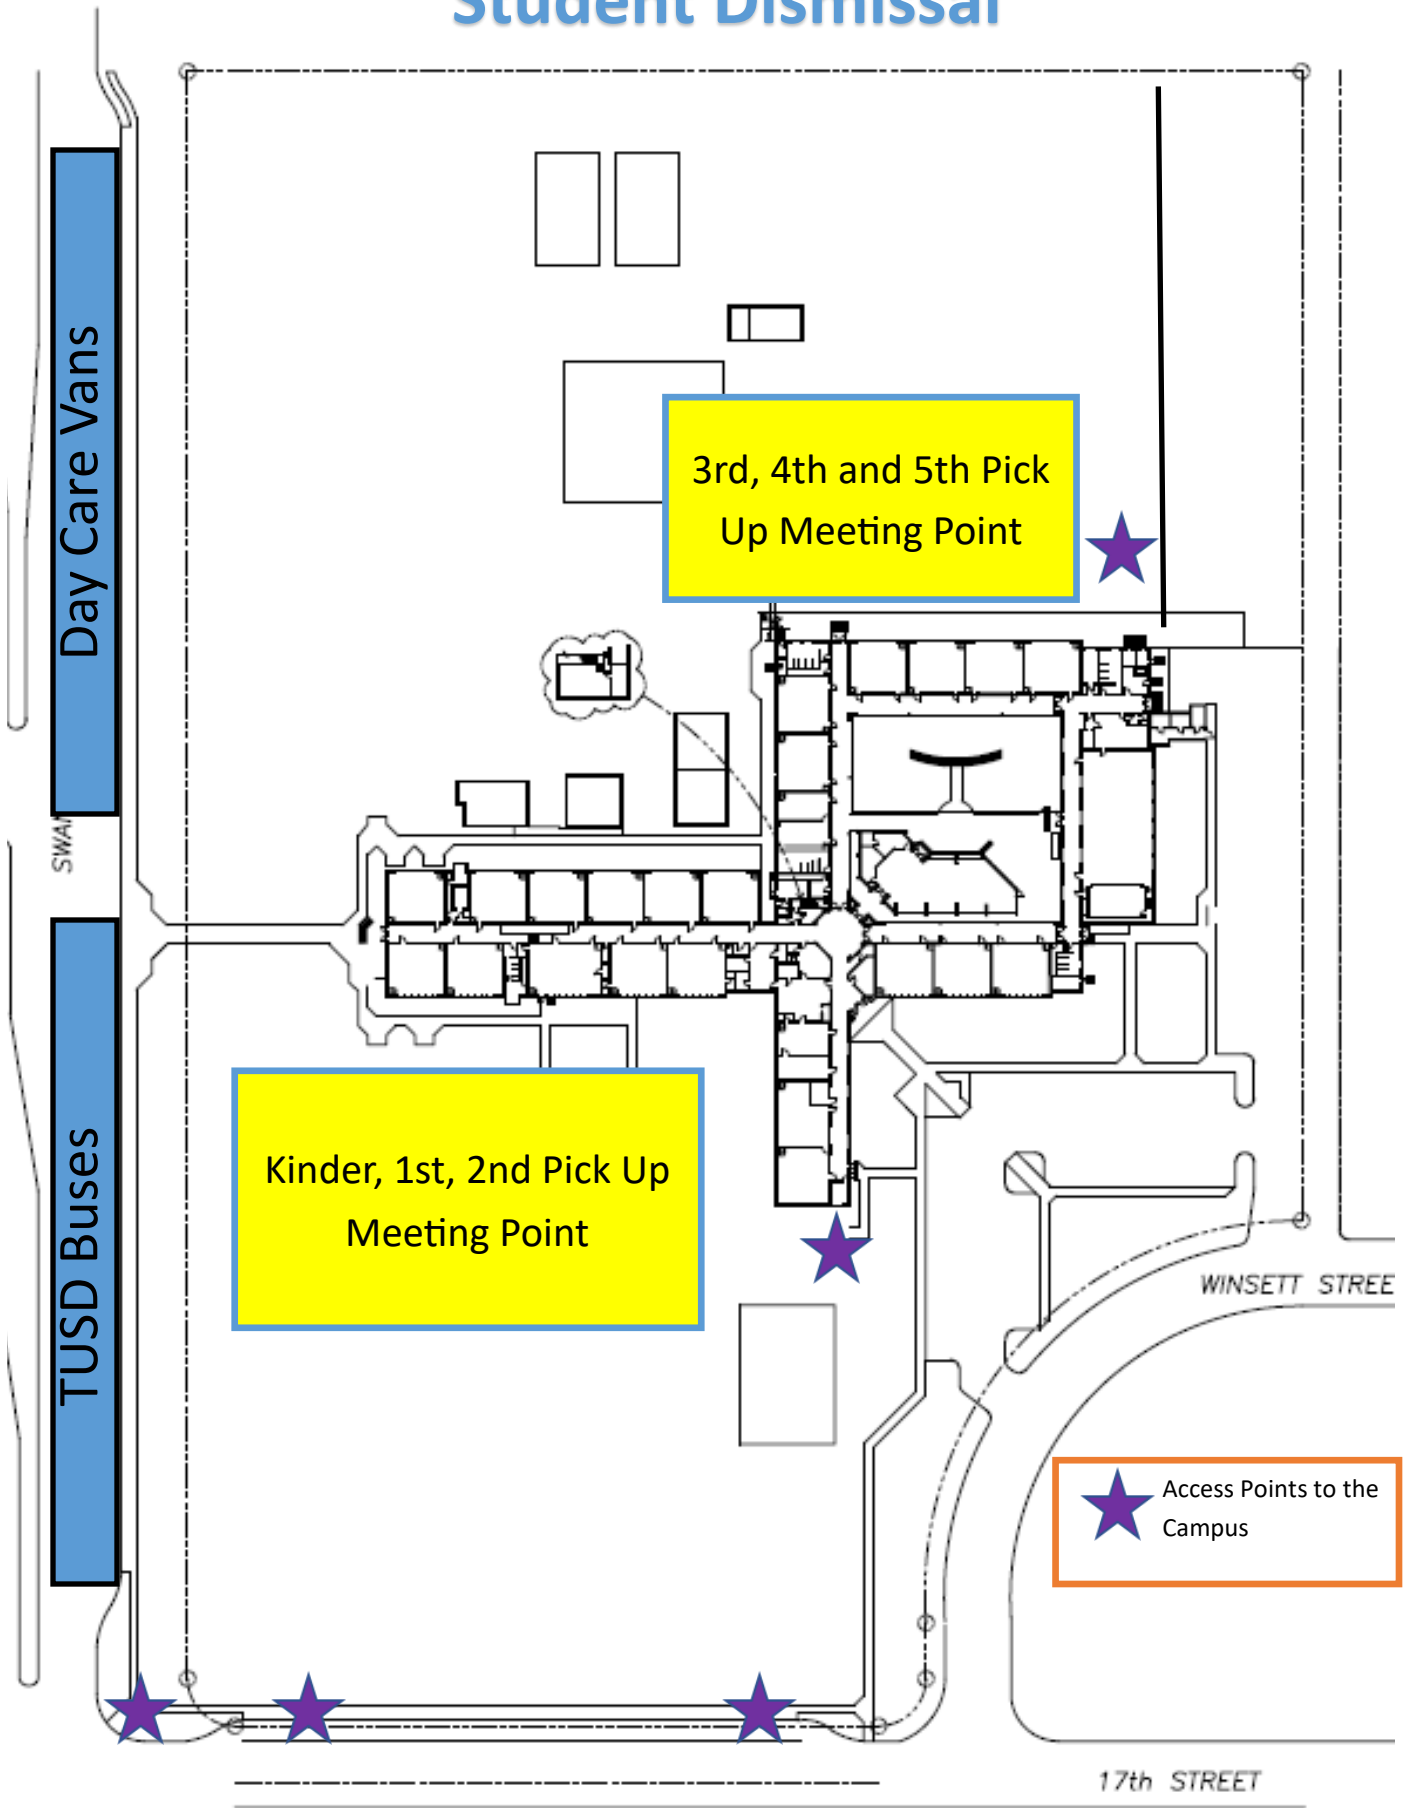

Student Dismissal

Day Care Vans

TUSD Buses

SWAN

3rd, 4th and 5th Pick Up Meeting Point

Kinder, 1st, 2nd Pick Up Meeting Point

★ Access Points to the Campus

WINSETT STREET

17th STREET